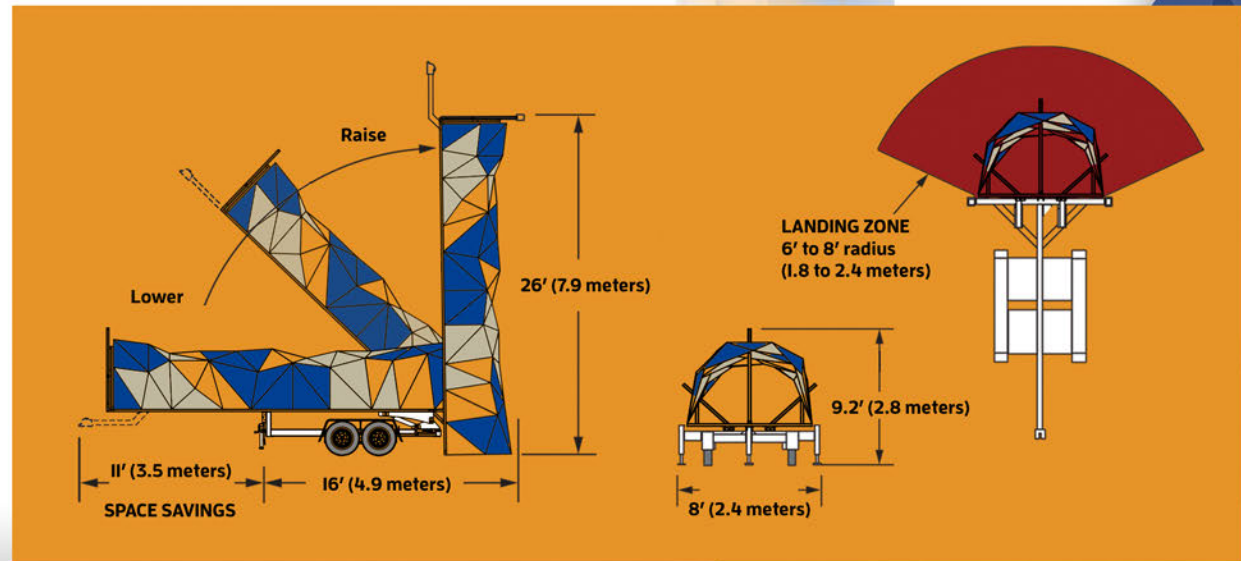

**WE ARE
YOUR ADVENTURE
ENTHUSIASTS**

MOBILE CLIMBING WALLS

U.S. patent number: 6,083,142. Choose your route.

Our patented mobile climbing walls are perfectly designed as a thrilling and profitable business opportunity! Extreme Legacy's mobile rock climbing walls are used for entertainment, team-building exercises, recruiting tools, exciting promotional billboards and are a signature product for any party rental business. Using only the best materials available, all of our patented mobile climbing walls are built to be extremely strong and lightweight, so you can roll wherever you'd like to go. Our patented mobile climbing walls are safe, fun and a successful marketing and promotional tool. With the popularity in thrill seeking sports, Extreme's mobile climbing walls have become an exciting team-building experience, enhance entertainment driven facilities and provide success to entrepreneurs worldwide.

GEOWALL CLIMBING WALL

The Original, U.S. Patented Mobile Wall

Mobile GeoWall (3 or 4 Person Climbing Wall)

A MODERN TWIST TO CLIMBING.

Weight Limit:	45-250 lbs (20-114 KG)
Climbers:	3 or 4 climbers
Height:	26' (7.9 Meters)
Surface Area:	390 SF (36.1 Meters)
Travel Height:	9'2" (2.8 Meters)
Travel Width:	8'0" (2.4 Meters)
Dry Weight:	4,400 lbs MW3 Version (2,000 KG) 4,800 lbs MW4 Version (2,182 KG)
Brake:	Electric 12 Volt
Auto-belays™ :	Fully Redundant