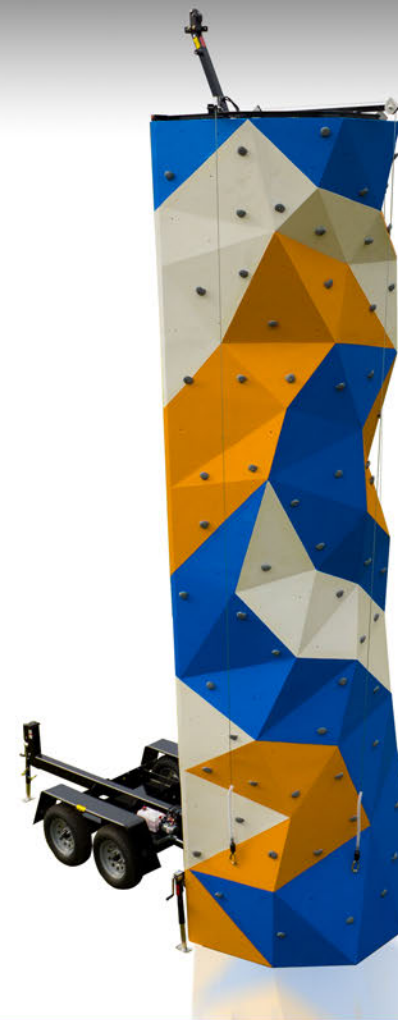

**WE ARE
YOUR ADVENTURE
ENTHUSIASTS**

MOBILE CLIMBING WALLS

U.S. patent number: 6,083,142. Choose your route.

Our patented mobile climbing walls are perfectly designed as a thrilling and profitable business opportunity! Extreme Legacy's mobile rock climbing walls are used for entertainment, team-building exercises, recruiting tools, exciting promotional billboards and are a signature product for any party rental business. Using only the best materials available, all of our patented mobile climbing walls are built to be extremely strong and lightweight, so you can roll wherever you'd like to go. Our patented mobile climbing walls are safe, fun and a successful marketing and promotional tool. With the popularity in thrill seeking sports, Extreme's mobile climbing walls have become an exciting team-building experience, enhance entertainment driven facilities and provide success to entrepreneurs worldwide.

GEOWALL CLIMBING WALL

The Original, U.S. Patented Mobile Wall

Mobile GeoWall (3 or 4 Person Climbing Wall)

A MODERN TWIST TO CLIMBING.

Weight Limit:	45-250 lbs (20-114 KG)
Climbers:	3 or 4 climbers
Height:	26' (7.9 Meters)
Surface Area:	390 SF (36.1 Meters)
Travel Height:	9'2" (2.8 Meters)
Travel Width:	8'0" (2.4 Meters)
Dry Weight:	4,400 lbs MW3 Version (2,000 KG) 4,800 lbs MW4 Version (2,182 KG)
Brake:	Electric 12 Volt
Auto-belays™ :	Fully Redundant