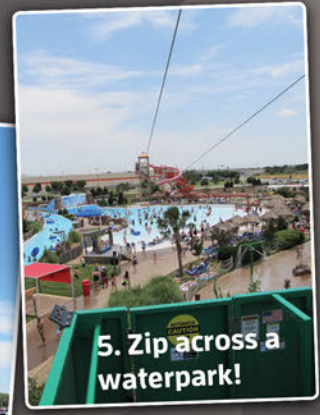

AWARDED FOR
TECHNOLOGY
AT IAAPA!

1. Tow to location.

2. Drop integrated Decelinator™ from trailer.

3. Pull forward & raise tower.

4. Walk up staircase.

5. Zip across a waterpark!

MOBILE FLY WIRE ZIPLINE

U.S. Patents.