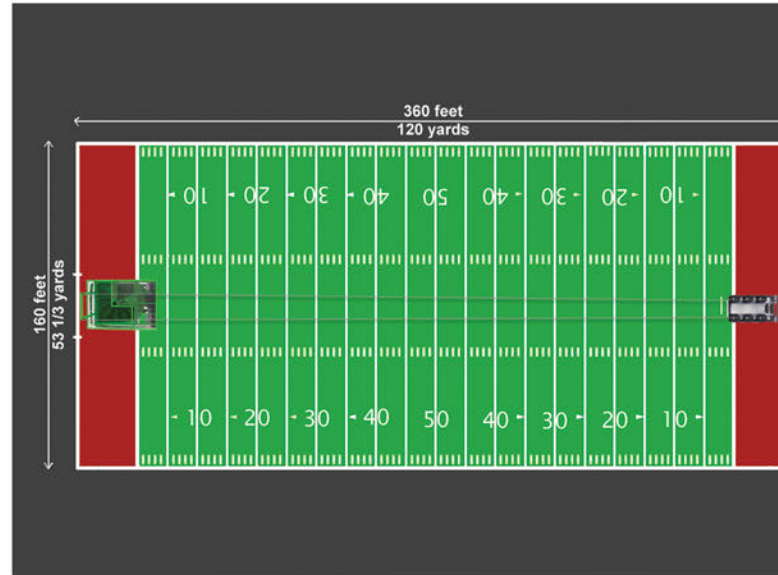

MOBILE FLY WIRE ZIPLINE

U.S. Patents.

Mobile Fly Wire Zipline

LONGEST MOBILE ZIPLINE.

Weight Limit:	45-250 lbs (20-114 KG)
Operating Height:	30' (9.15 Meters)
Operating Width:	10' (3.05 Meters)
Operating Length:	*Up to 300' (91.50 Meters)
Dry Weight:	10,000 lbs (4,545 KG)
Brake:	Tandem Axle, Electric
Decelerator:	Decelinator™
Counter Weight:	3,500 lbs (1,591 KG)

*300' is optional.

This is the amusement zipline solution. With adjustable zip length from 100 to 300 feet on our mobile configuration, set-up time in just minutes and the fastest cycle times on the market why would you zipline anywhere else?

Yes, you can zipline an entire football field length with our mobile Fly Wire™, the longest mobile zipline on the market!