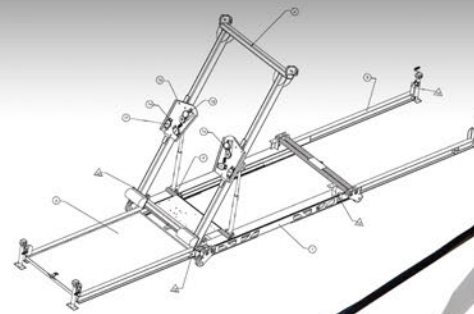

DECELINATOR

U.S. Patents.

There is safe, and then there is Extreme Legacy safe. The Fly Wire™ is the only zipline of its kind using the safest decelerator on the market, the Decelinator™, a proprietary device that fully lowers zip-liners and everyday superheroes safely to the ground. The hydraulically activated Decelinator™ raises up in the air, keeping zip liners safely off the landing area. Once the zipline trolley descends into a "Power Pack," a variable rate shock, the zip-liners are safely slowed down at the end of each ride. When the zip-liners are stopped, they are hydraulically lowered safely to the landing area. The Decelinator™ also controls the zipline tower's exit doors, preventing them from opening until the zipline is ready for operation. No other zipline in the world offers these safety features. This is one advanced, amusement zipline ride!

AWARDED FOR
TECHNOLOGY
AT IAAPA!