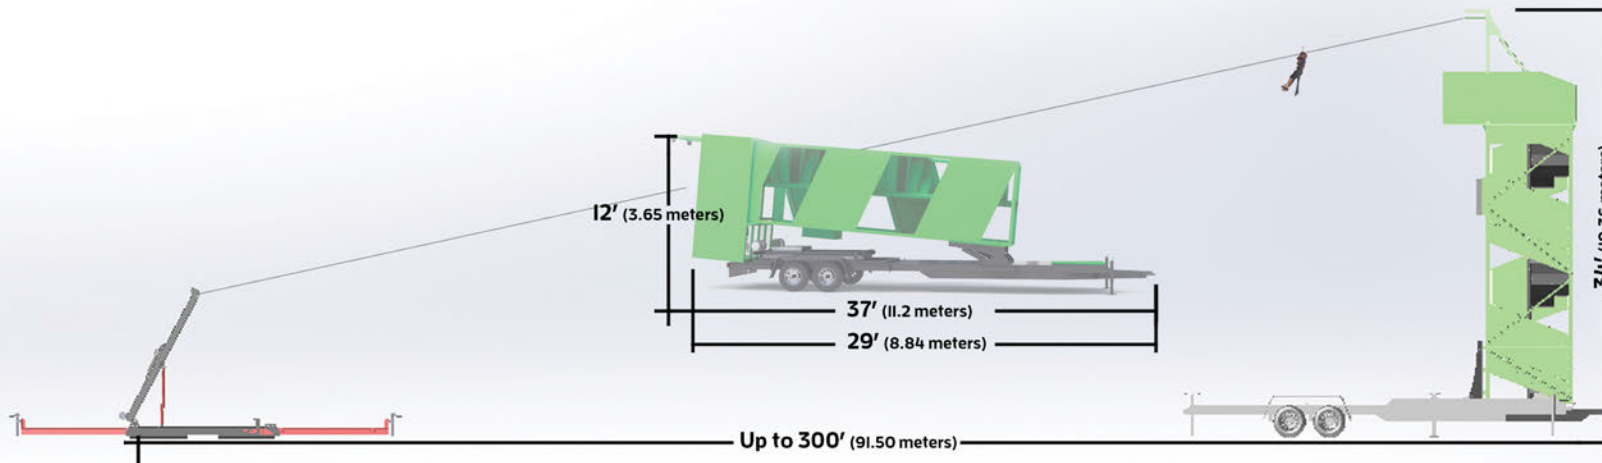

MOBILE FLY WIRE ZIPLINE

U.S. Patents.

Mobile Fly Wire Zipline

LONGEST MOBILE ZIPLINE.

Weight Limit:	45-250 lbs (20-114 KG)
Operating Height:	30' (9.15 Meters)
Operating Width:	10' (3.05 Meters)
Operating Length:	*Up to 300' (91.50 Meters)
Dry Weight:	10,000 lbs (4,545 KG)
Brake:	Tandem Axle, Electric
Decelerator:	Decelinator™
Counter Weight:	3,500 lbs (1,591 KG)

*300' is optional.

This is the amusement zipline solution. With adjustable zip length from 100 to 300 feet on our mobile configuration, set-up time in just minutes and the fastest cycle times on the market why would you zipline anywhere else?

Yes, you can zipline an entire football field length with our mobile Fly Wire™, the longest mobile zipline on the market!