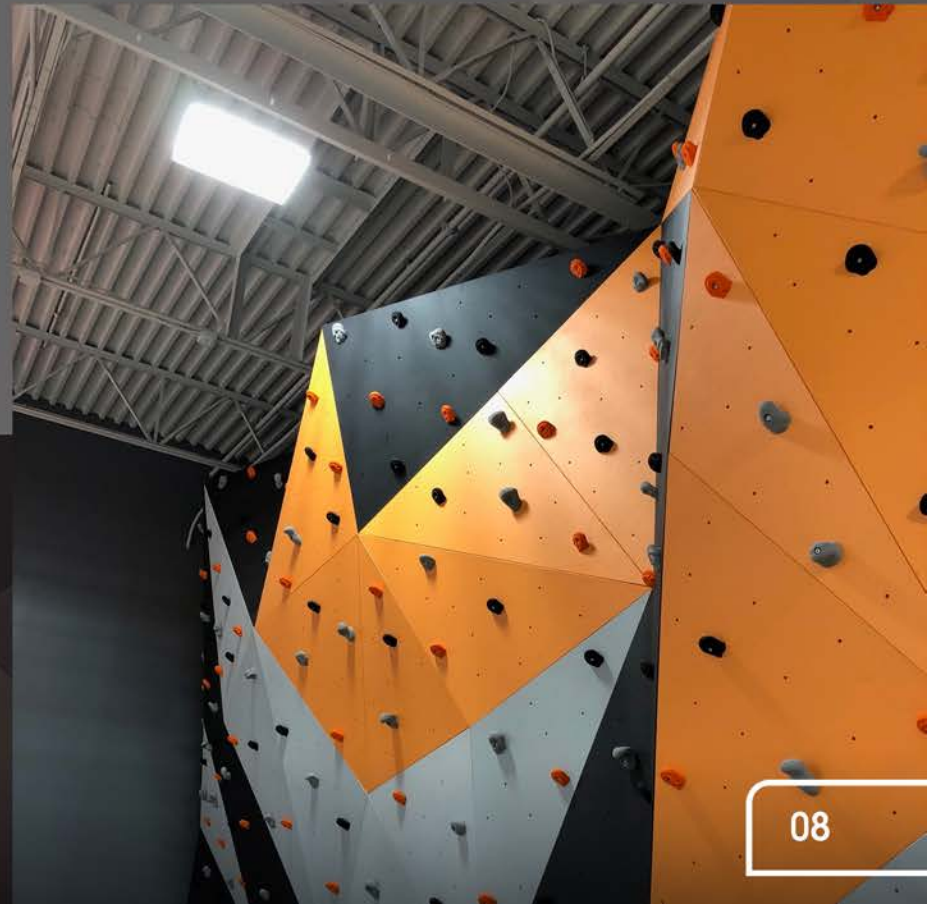

GEO WALL PROJECTS

Here are just some of our awesome installations of the GeoWall: