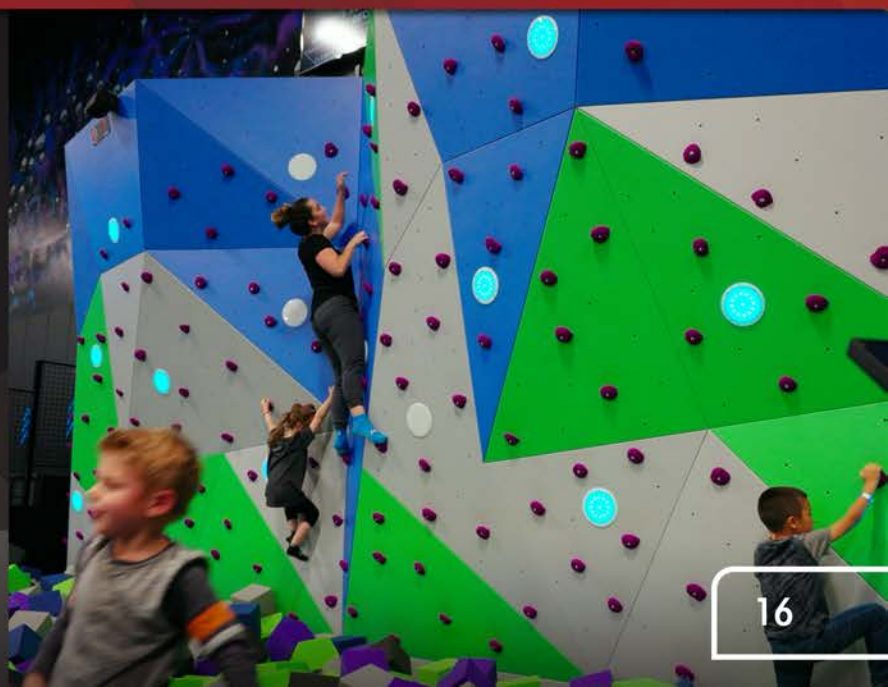

[CLICK HERE TO WATCH VIDEO](#)
(Must have internet connection)

DON'T JUST CLIMB, PLAY!

Don't just climb a wall, play on it! Extreme Engineering's digital sensors provide an exciting way for climbers to scale a climbing wall and play up to 6 digital games. Players of all ages can interact with the vibrant, LED sensors that are programmed with various video gaming modes. Interact with a touchscreen, choose your challenge and let the games begin! Bring an interactive arcade experience to great heights on the Geowall Arcade.

PUT THE JOYSTICK DOWN AND LOOK UP

Players can compete with friends or just enter single player mode. It's up to the participant to choose their fun experience. Geowall Arcade can be applied to most Extreme Engineering climbing walls or other climbing wall brands. Best of all, the GeoWall Arcade is a turnkey solution that includes everything to turn that old, tired climbing wall into an exciting arcade game experience!