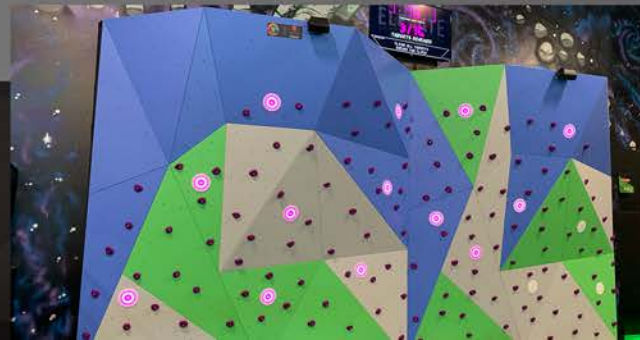

PUT THE JOYSTICK DOWN AND LOOK UP

Players can compete with friends or just enter single player mode. It's up to the participant to choose their fun experience. Geowall Arcade can be applied to most Extreme Engineering climbing walls or other climbing wall brands. Best of all, the GeoWall Arcade is a turnkey solution that includes everything to turn that old, tired climbing wall into an exciting arcade game experience!

The GeoWall Arcade is compatible with traversing, bouldering or climbing walls.

CHOOSE YOUR GAME MODE, THEN PLAY.

With on demand play, participants can choose 6 different game modes. Each game last about a minute long, providing enough time for a great experience and fulfill capacity needs.