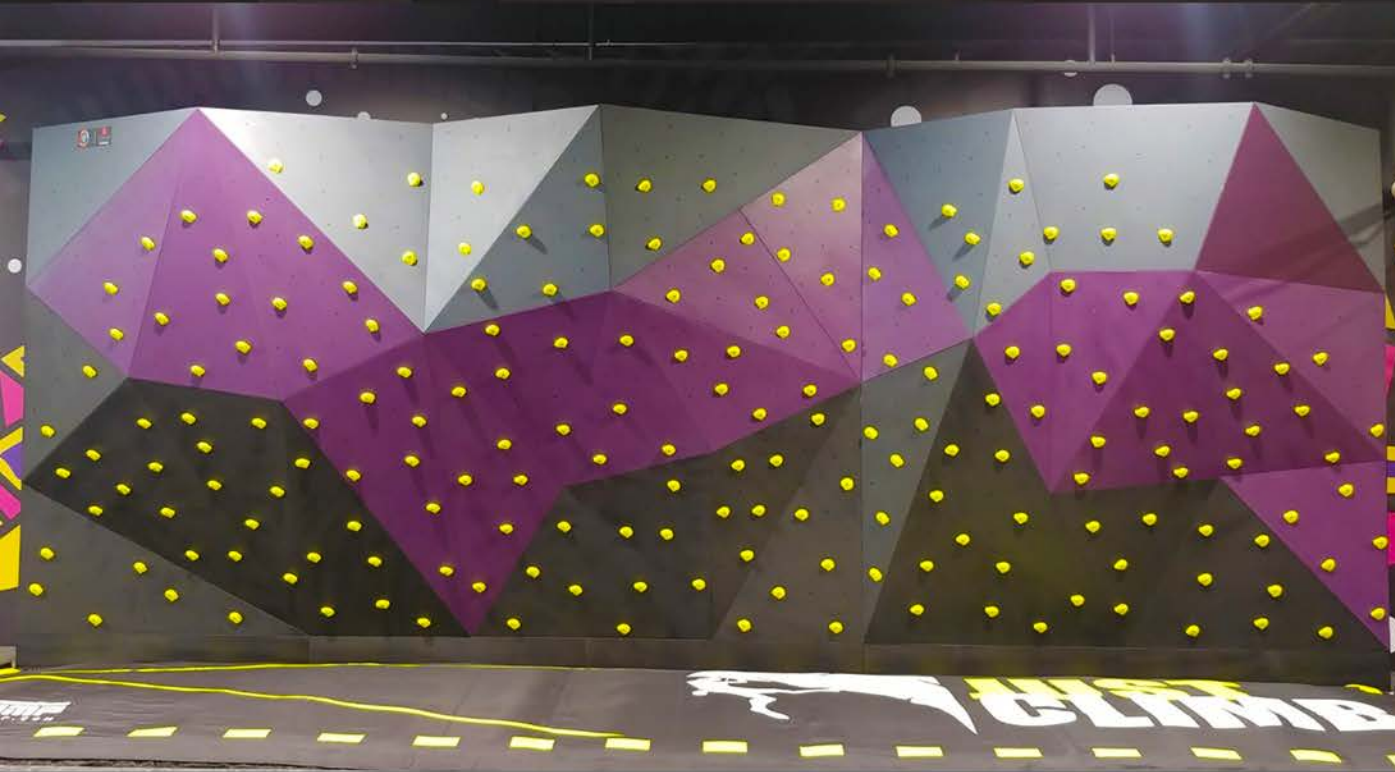

GEO WALL PROJECTS

Here are just some of our awesome installations of the GeoWall: