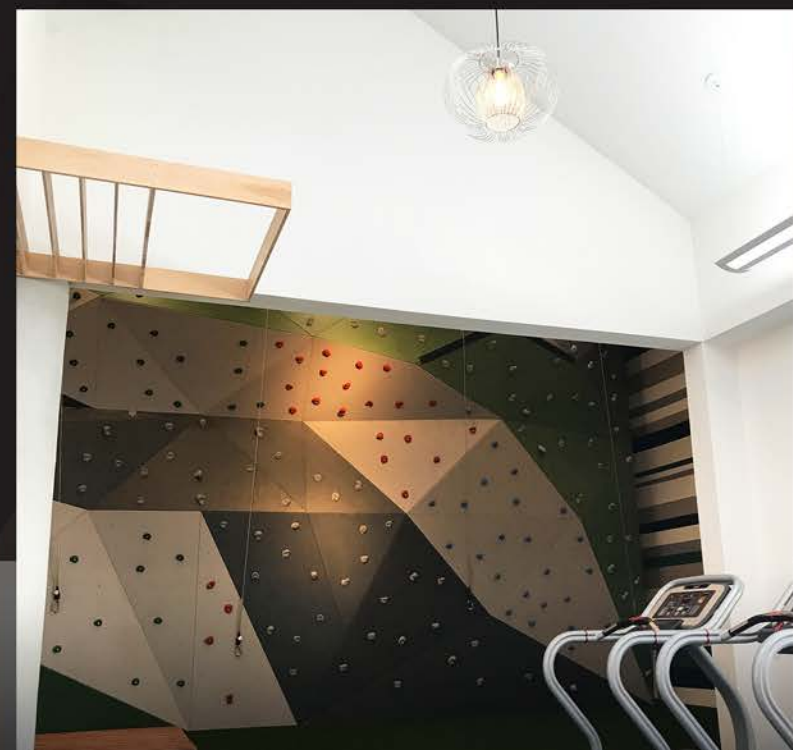

GEO WALL PROJECTS

Here are just some of our awesome installations of the GeoWall: